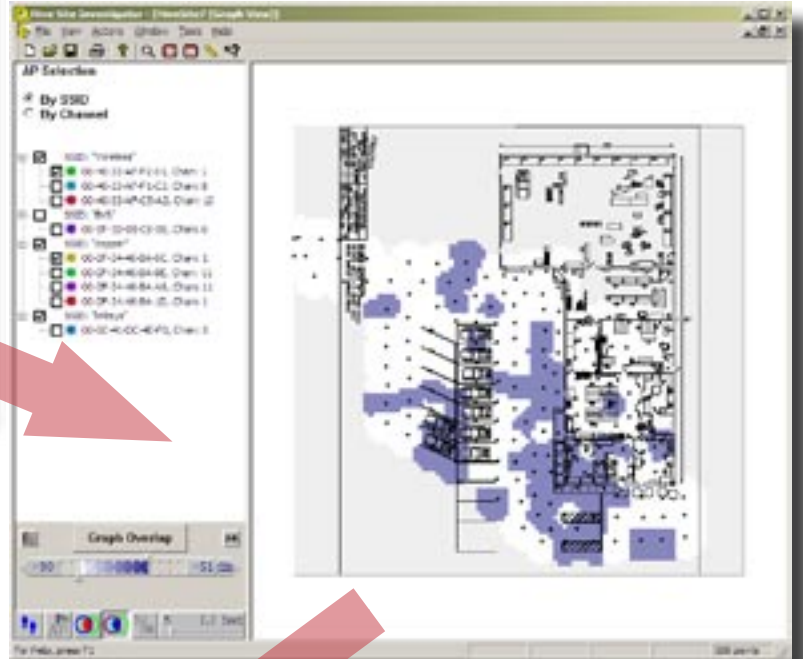

Take floorplan survey snapshots anytime

Visible survey path throughout floorplan

Auto-save after every measurement point taken

802.11B
802.11A
802.11G

Call us today for more information on Hive software:

(732) 548-3737 / Fax: (732) 548-3404

View SSID overlap

View SSID coverage

View survey path