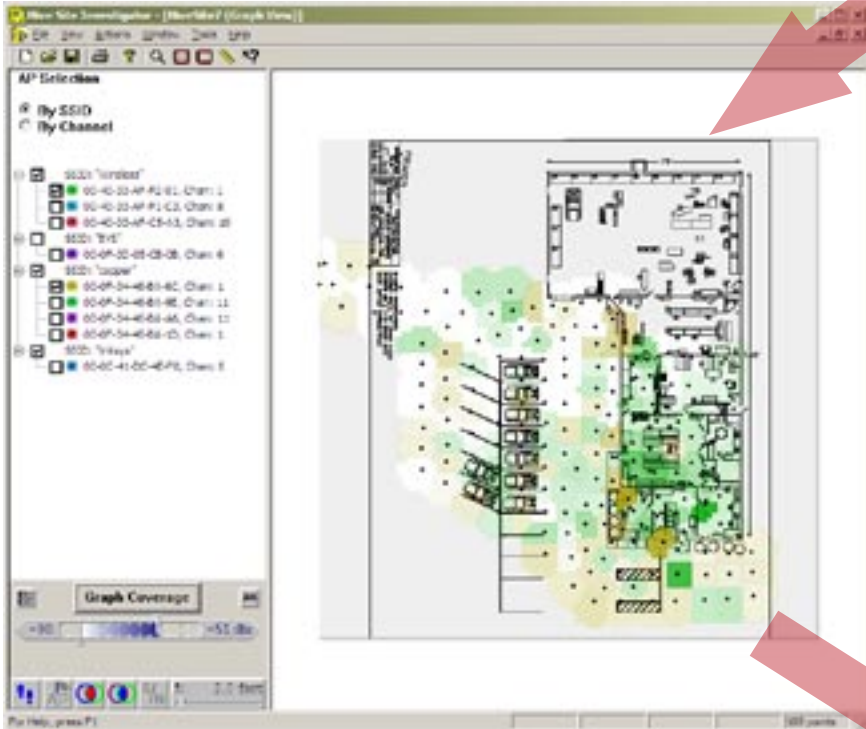

Import existing floorplans for modification and surveys

Survey floorplans on a PocketPC. Create and organize survey maps on a PC.

Hive™ is powerful mapping software that works with Berkeley's Yellowjacket® 802.11 (B, A or B/G) Wi-Fi receiver system. *Hive™* runs on an iPAQ® Pocket PC® allowing site surveys to be handheld and performed completely **INDOORS** or outdoors using real-time mapping coverage technology. No GPS reception needed. First, import bitmap files into *Hive™* Site Initiator and scale your rooms and walls for measurement overlays. Walk through an office space, warehouse or multi-floor building - any interior space that needs to be surveyed - and take Access Point measurements with Site Supervisor. Then place those measurements on top of any structural floorplan to get a comprehensive, bird's eye view of any WLAN based upon MAC addresses, RSSI, SSID and more. Finally, view your Wi-Fi coverage results in table and graphical views using Site Investigator running under Windows 2000 and XP.

Take floorplan survey snapshots anytime

Visible survey path throughout floorplan

Auto-save after every measurement point taken

802.11B
802.11A
802.11G

Call us today for more information on Hive software:

(732) 548-3737 / Fax: (732) 548-3404

View SSID overlap

View SSID coverage

View survey path