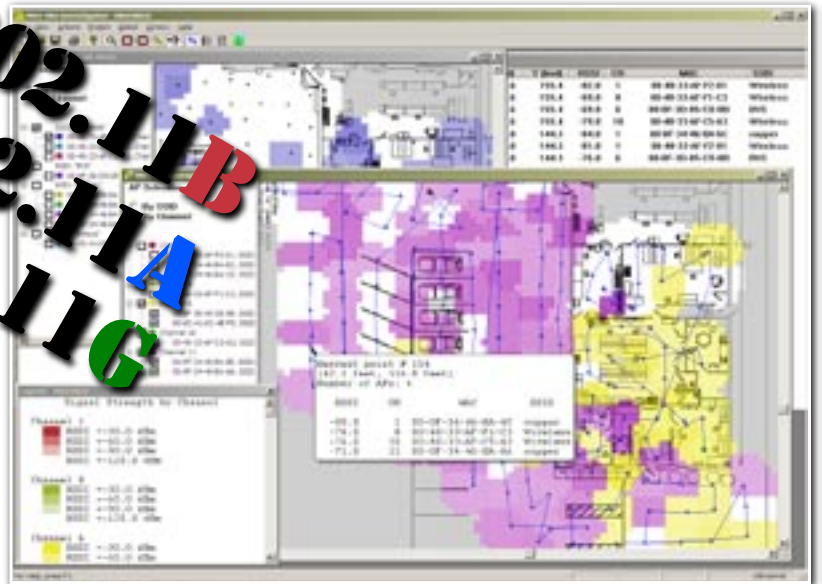

Import existing floorplans for modification and surveys

Survey floorplans on a PocketPC. Create and organize survey maps on a PC.

Hive™ is powerful mapping software that works with Berkeley's Yellowjacket® 802.11 (B, A or B/G) Wi-Fi receiver system. *Hive™* runs on an iPAQ® Pocket PC® allowing site surveys to be handheld and performed completely **INDOORS** or outdoors using real-time mapping coverage technology. No GPS reception needed. First, import bitmap files into *Hive™* Site Initiator and scale your rooms and walls for measurement overlays. Walk through an office space, warehouse or multi-floor building - any interior space that needs to be surveyed - and take Access Point measurements with Site Supervisor. Then place those measurements on top of any structural floorplan to get a comprehensive, bird's eye view of any WLAN based upon MAC addresses, RSSI, SSID and more. Finally, view your Wi-Fi coverage results in table and graphical views using Site Investigator running under Windows 2000 and XP.

3 Organize and plot your coverage:

Site Investigator:

Plot and view surveys in multiple data table or graphical windows

Plot coverage by AP or AP groups

Print and export plots or table data into ASCII format for spreadsheets

Create RTF files that import into MS Word & most popular word processors

2 Take your AP measurements:

Site Supervisor

Touch-screen measurement points using PocketPC®

Customizable surveys based on MAC, RSSI, SSID

Take floorplan survey snapshots anytime

Visible survey path throughout floorplan

Auto-save after every measurement point taken

802.11B
802.11A
802.11G

Call us today for more information on Hive software:

(732) 548-3737 / Fax: (732) 548-3404