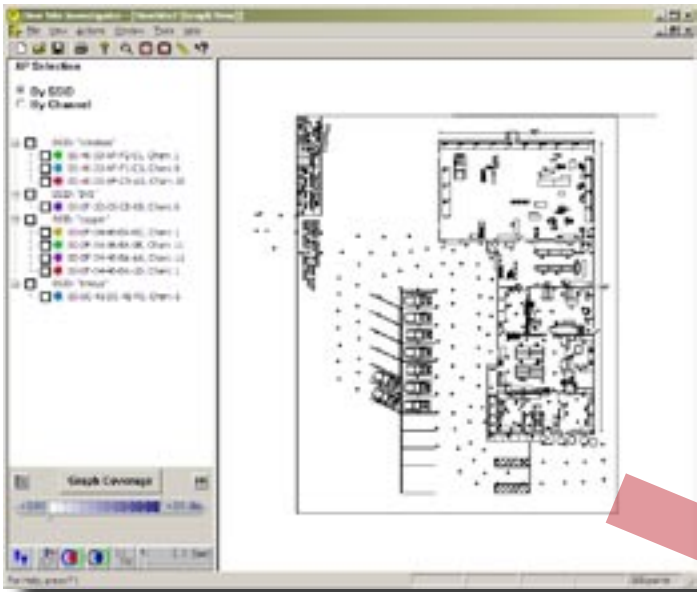

Start with a floorplan